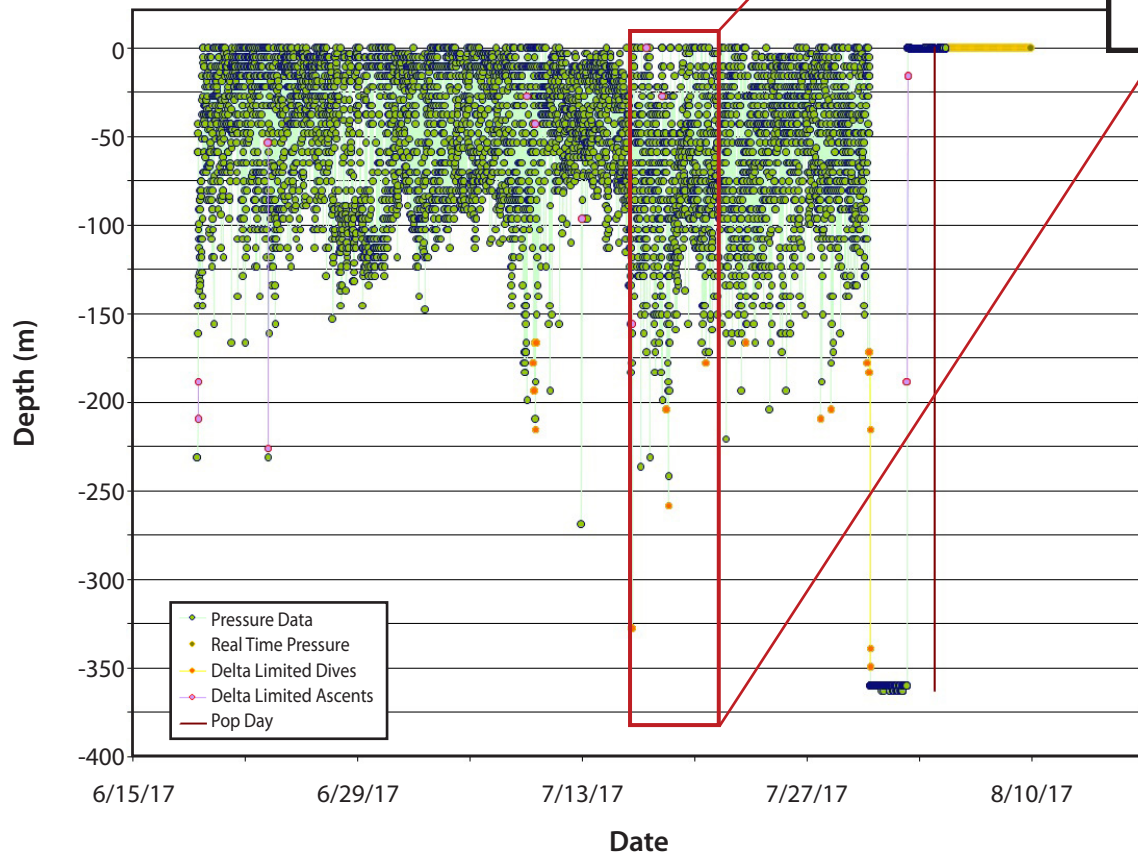

Example Geolocation Data

Microwave Telemetry, Inc.

Example X-Tag Standard Rate Time-Series Depth Data

Microwave Telemetry, Inc.

Depth (m) for Tag XXXXXX

Depth (m) for Tag XXXXXX

Example X-Tag Standard Rate Time-Series Temperature Data