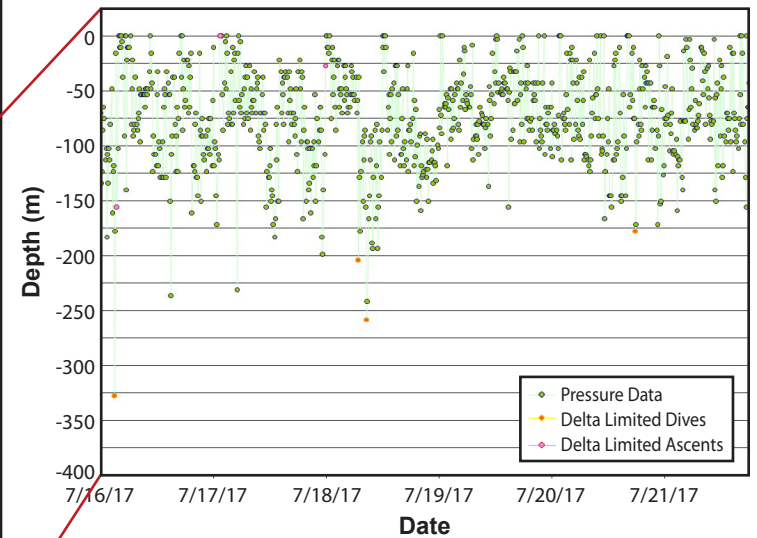

Example Geolocation Data

Microwave Telemetry, Inc.

Example X-Tag Standard Rate Time-Series Depth Data

Microwave Telemetry, Inc.

Depth (m) for Tag XXXXXX

Depth (m) for Tag XXXXXX

Example X-Tag Standard Rate Time-Series Temperature Data