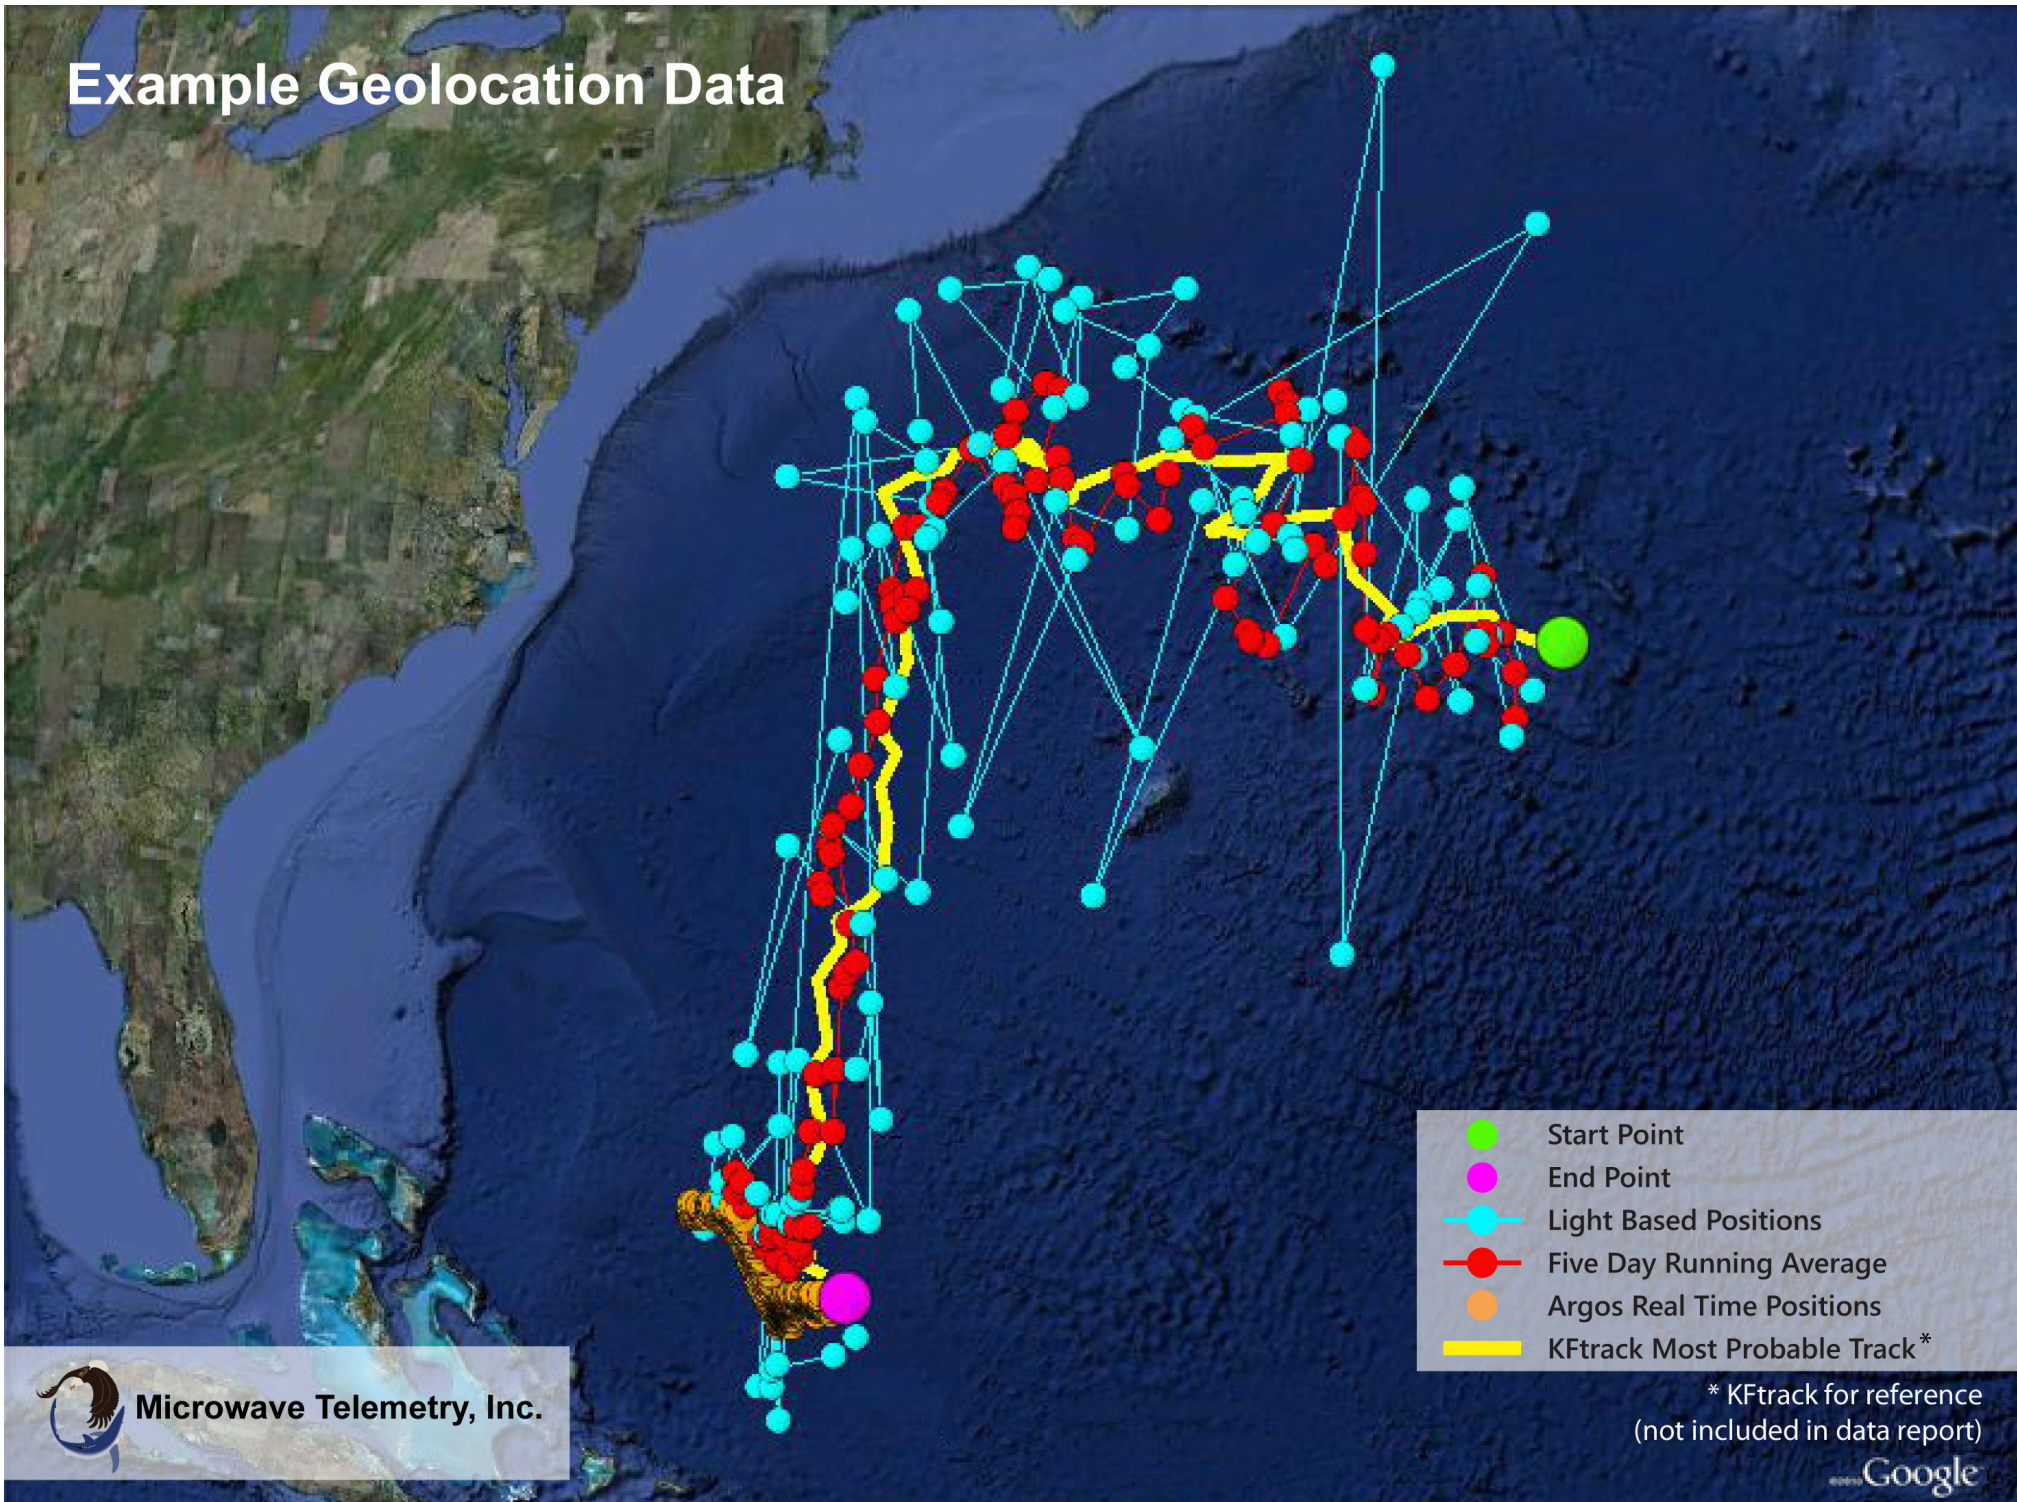

Example Geolocation Data

Microwave Telemetry, Inc.

Example X-Tag Standard Rate Time-Series Depth Data

Microwave Telemetry, Inc.

Depth (m) for Tag XXXXXX

Depth (m) for Tag XXXXXX

Example X-Tag Standard Rate Time-Series Temperature Data