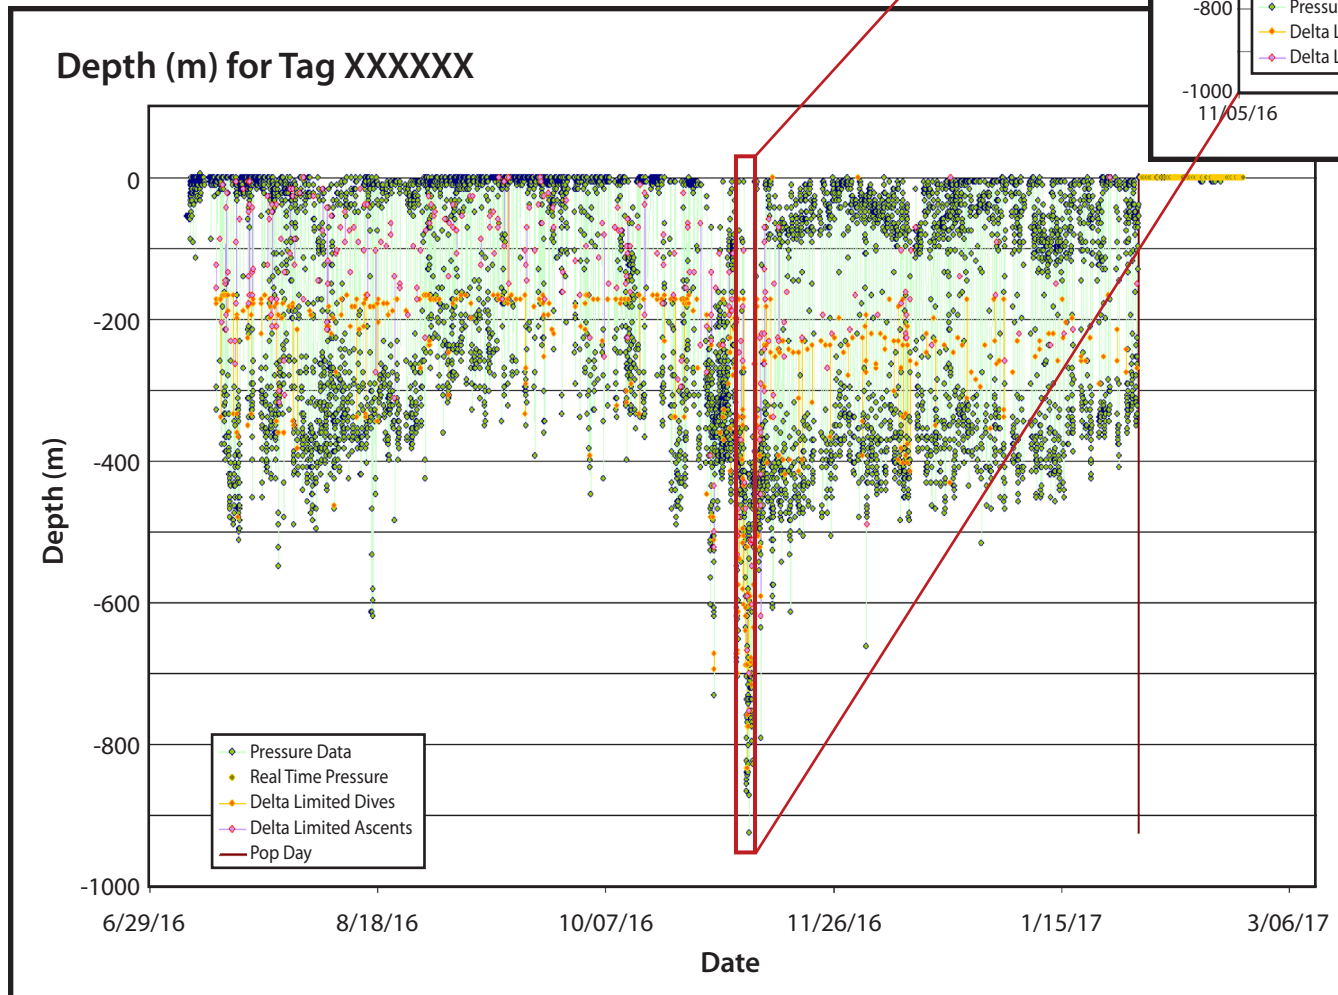

# Example Geolocation Data

Microwave Telemetry, Inc.

# Example PSAT PTT-100 Standard Rate Time-Series Depth Data

Microwave Telemetry, Inc.