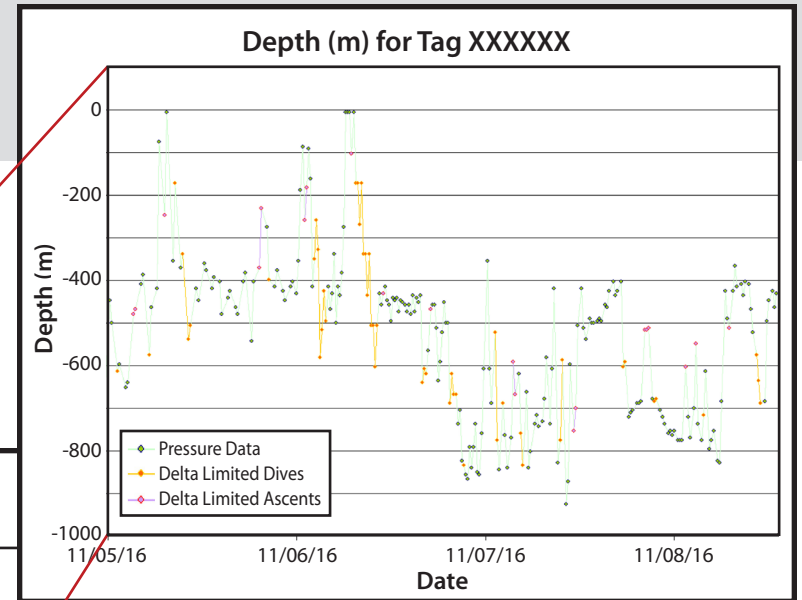

# Example Geolocation Data

Microwave Telemetry, Inc.

# Example PSAT PTT-100 Standard Rate Time-Series Depth Data

Microwave Telemetry, Inc.