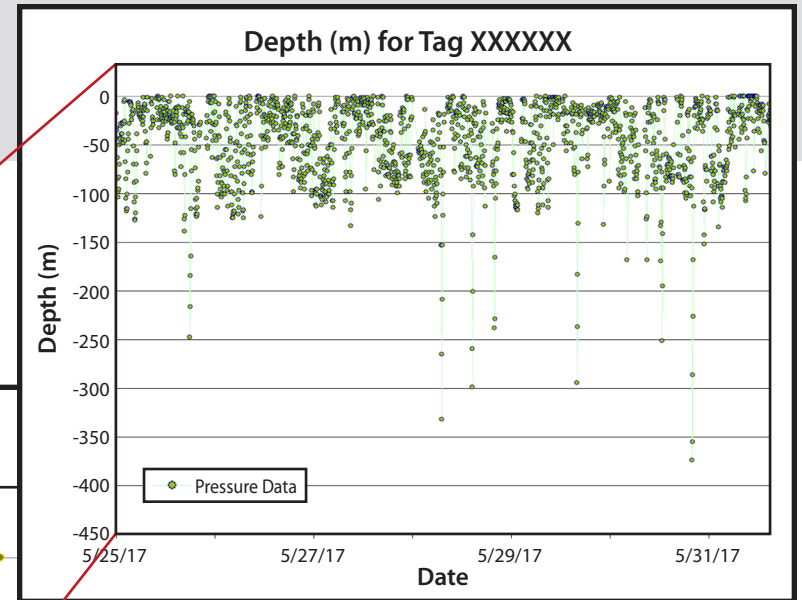

Example PSAT PTT-100 High Rate Time-Series Depth Data

Microwave Telemetry, Inc.

Example PSAT PTT-100 High Rate Time-Series Temperature Data

Microwave Telemetry, Inc.