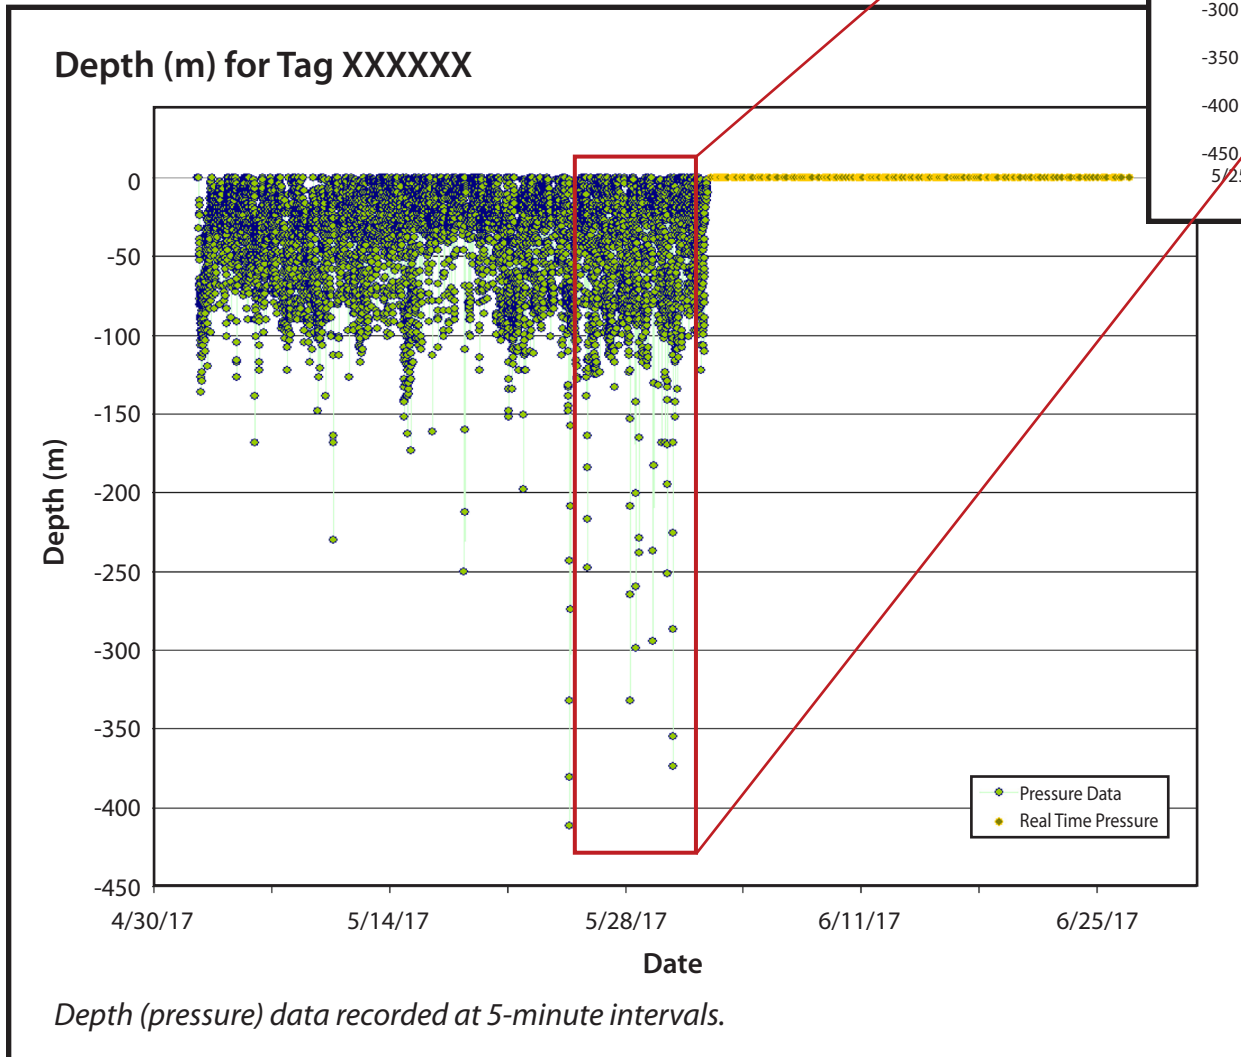

Example PSAT PTT-100 High Rate Time-Series Depth Data

Microwave Telemetry, Inc.

Example PSAT PTT-100 High Rate Time-Series Temperature Data

Microwave Telemetry, Inc.